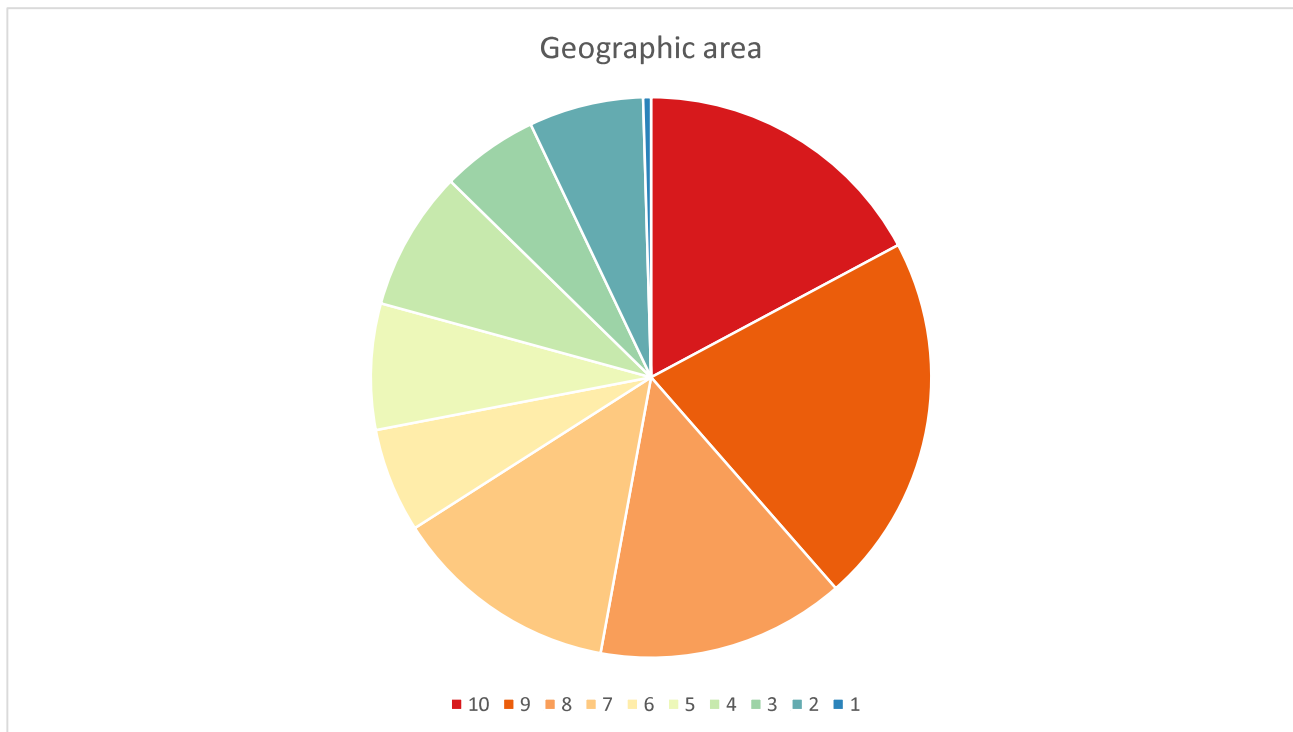

Geographic Area	Demand	Penetration
	128,932	10,315

i Demand is determined from LTA analysis at the following percentages by age group:

- 20% of ages 0-14
- 25% of ages 15-19
- 26% of ages 20-29
- 21% of ages 30-39
- 18% of ages 40-49
- 11% of ages 50-59
- 6% of ages 60-69
- 4% of ages 70+

Penetration is 8% of demand.

6. Deprivation

6.1 Deprivation within the geographic area

Tennis Segment	Population	%
10	55,892	17%
9	69,523	21%
8	46,632	14%
7	42,538	13%
6	19,620	6%
5	23,633	7%
4	26,235	8%
3	18,285	6%
2	21,472	7%
1	1,502	0%
Total	325,332	100%