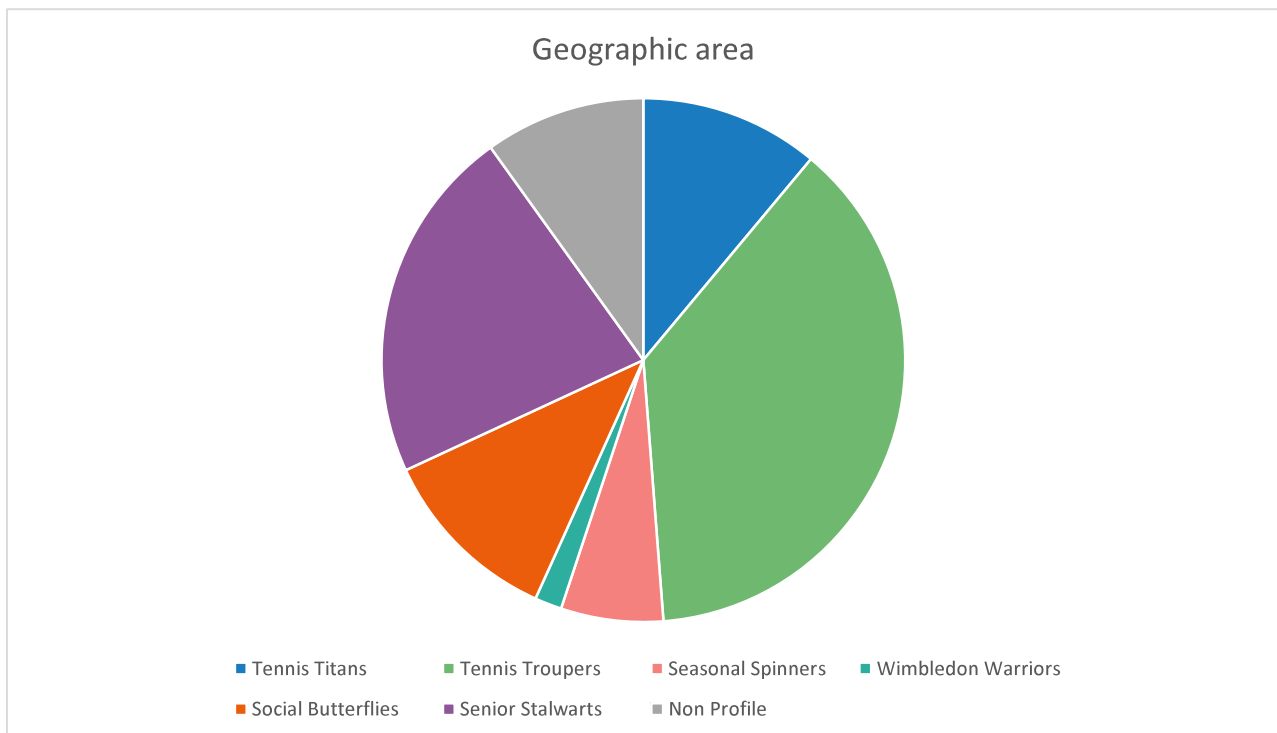

3. Membership

3.1 LTA members by tennis profile within the geographic area

Tennis Segment	Total	Geographic area	Total %	Geographic area %
Tennis Titans	57,202	4,092	14%	23%
Tennis Troupers	105,508	7,164	25%	41%
Seasonal Spinners	22,965	847	5%	5%
Wimbledon Warriors	5,765	73	1%	0%
Social Butterflies	9,718	1,390	2%	8%
Senior Stalwarts	219,882	3,965	52%	23%
Non Profile	1,200	-	0%	0%
Total	422,240	17,531	100%	100%

3.2 LTA members by drive time within the geographic area

Drive-Time	# Members
10 Mins	4760
10-20 Mins	1446
20-30 Mins	315
30+ Mins	334

4. Potential

4.1 Potential within the geographic area

Tennis Segment	Population	%
Tennis Titans	34,243	11%
Tennis Troupers	116,702	38%
Seasonal Spinners	19,548	6%
Wimbledon Warriors	5,173	2%
Social Butterflies	35,046	11%
Senior Stalwarts	67,985	22%
Non Profile	30,706	10%
Total	309,404	100%

4.2 Demand and Penetration if a Club within the geographic area

Geographic Area	Demand	Penetration
	59,767	4,781

i Demand is the sum of Seasonal Spinners, Wimbledon Warriors and Social Butterflies. Penetration is 8% of demand.