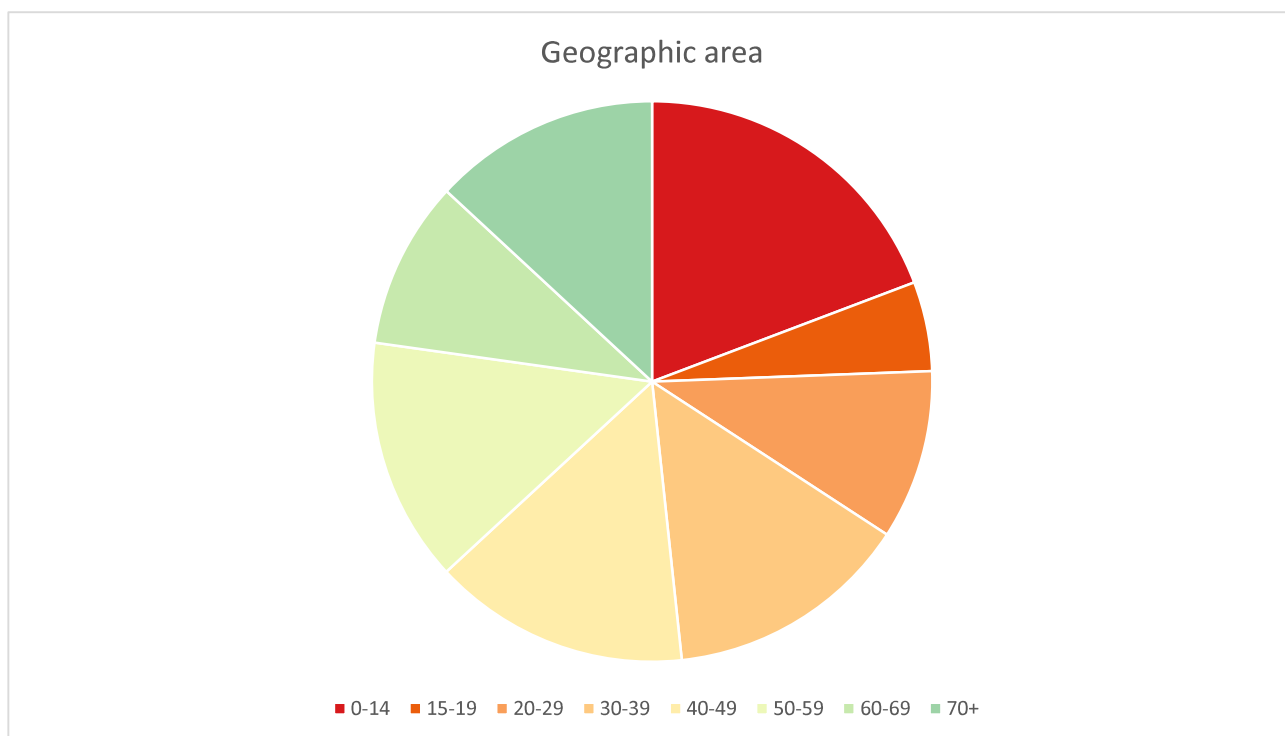

5. Age

5.1 Age groups within the geographic area

Tennis Segment	Population	%
0-14	64,050	19%
15-19	17,178	5%
20-29	32,584	10%
30-39	46,981	14%
40-49	49,367	15%
50-59	46,847	14%
60-69	32,191	10%
70+	43,657	13%
Total	332,855	100%

5.2 Demand and Penetration if a Park Venue within the geographic area

Geographic Area	Demand	Penetration
	128,932	10,315

i Demand is determined from LTA analysis at the following percentages by age group:

- 20% of ages 0-14
- 25% of ages 15-19
- 26% of ages 20-29
- 21% of ages 30-39
- 18% of ages 40-49
- 11% of ages 50-59
- 6% of ages 60-69
- 4% of ages 70+

Penetration is 8% of demand.