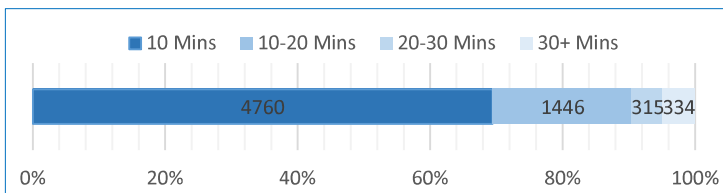

3. Membership

3.1 LTA members by tennis profile within the geographic area

Tennis Segment	Total	Geographic area	Total %	Geographic area %
Tennis Titans	57,202	4,092	14%	23%
Tennis Troupers	105,508	7,164	25%	41%
Seasonal Spinners	22,965	847	5%	5%
Wimbledon Warriors	5,765	73	1%	0%
Social Butterflies	9,718	1,390	2%	8%
Senior Stalwarts	219,882	3,965	52%	23%
Non Profile	1,200	-	0%	0%
Total	422,240	17,531	100%	100%

3.2 LTA members by drive time within the geographic area

Drive-Time	# Members
10 Mins	4760
10-20 Mins	1446
20-30 Mins	315
30+ Mins	334